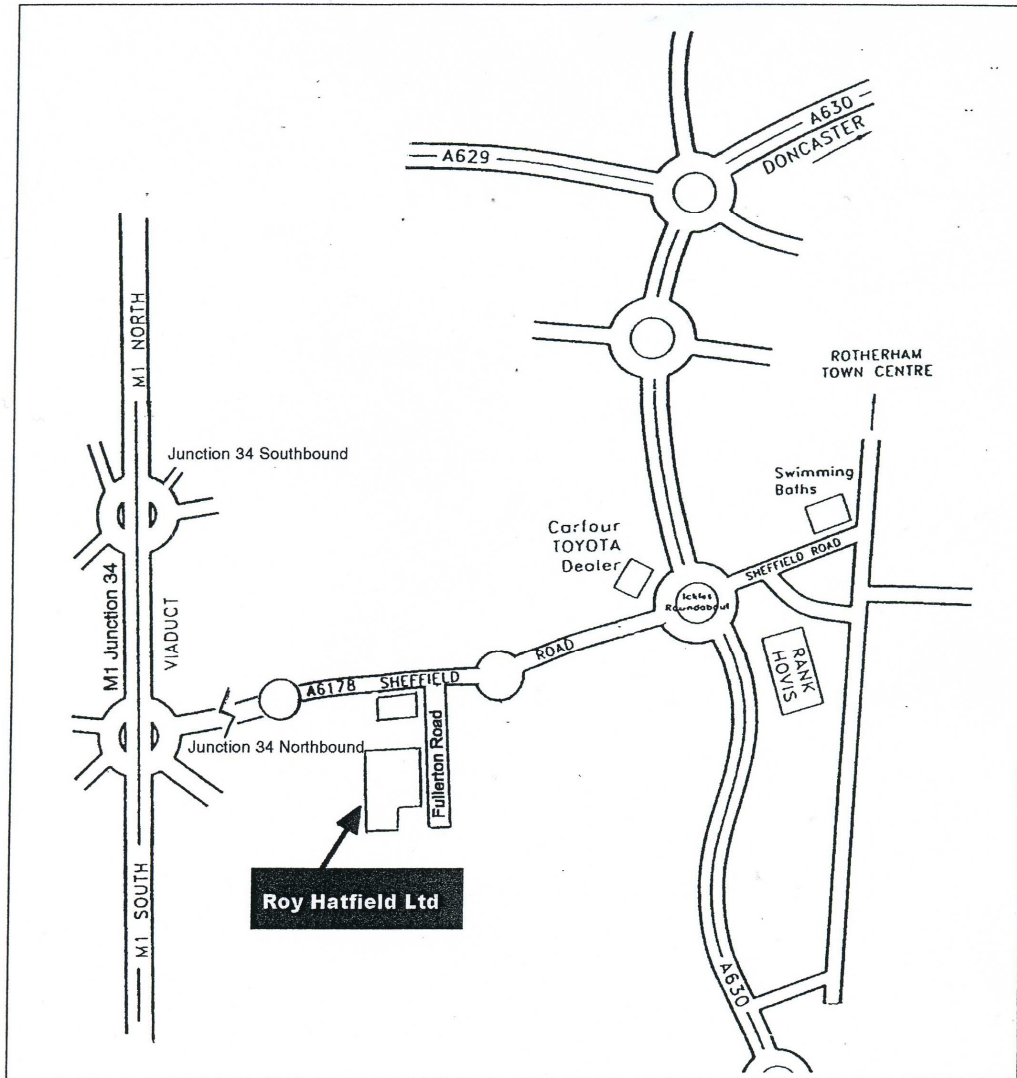

How to find us

Roy Hatfield Ltd, Fullerton Road, Rotherham, S60 1DH. Tel: (01709) 820855

Directions from M1 North

Leave M1 at Junction 34. Take the 3rd exit to bring you onto the viaduct running directly underneath the motorway. At the roundabout at the end of the viaduct, exit left onto the A6178 to Rotherham. Carry straight on past Magna, over a small roundabout with a steel statue. Take the 1st Road on the right "Fullerton Road". We are 200m on the right.

Directions from M1 South

Leave the M1 at Junction 34. Take the 4th exit onto the A6178 to Rotherham. Carry straight on past Magna, over a small roundabout with a steel statue. Take the 1st Road on the right "Fullerton Road". We are 200m on the right.